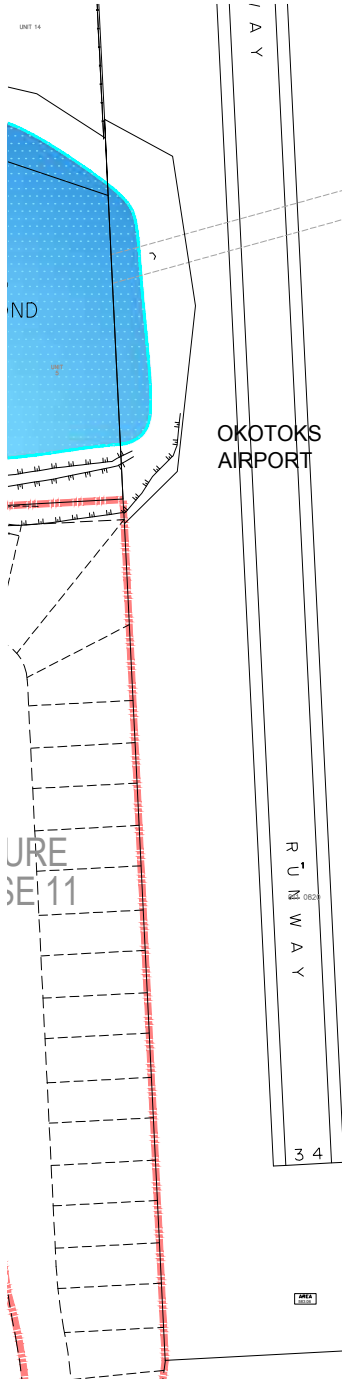

BLUE SKIES ARE CALLING

*Set your sights high*

**B.Y.O.B**

Bring Your Own Builder/Buyer | **Phase 10**

Total Frontage		
216		
880		
1134		
440		
138		
450		
54		
56		
3,368	42,633	Foot Avg.
	12,995	Meter Avg.

CROSS-SECTION 1 TO 7, BLOCK 22

PHASE 10

*Ranchers' Rise*  
AT OKOTOKS AIR RANCH