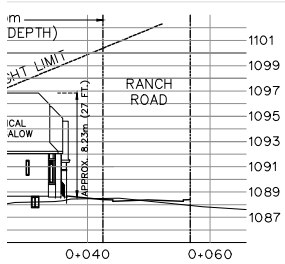

BLUE SKIES ARE CALLING

*Set your sights high*

**B.Y.O.B**

Bring Your Own Builder/Buyer | **Phase 10**

Total Frontage		
216		
880		
1134		
440		
138		
450		
54		
56		
3,368	42,633	Foot Avg.
	12,995	Meter Avg.