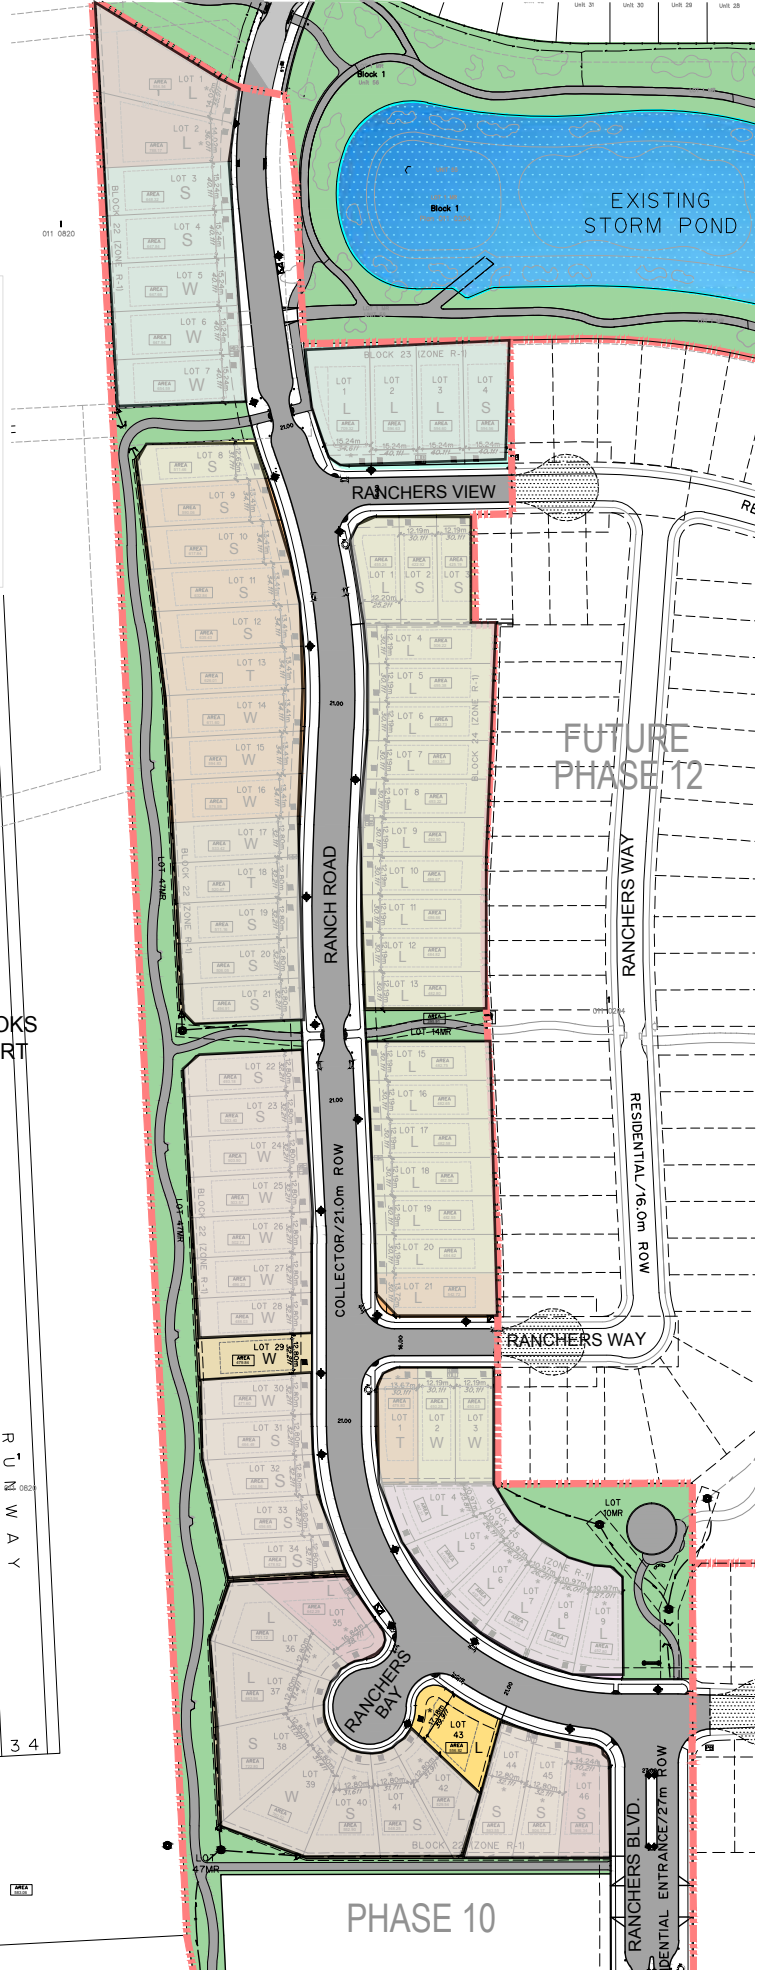

BLUE SKIES ARE CALLING

*Set your sights high*

**B.Y.O.B**

Bring Your Own Builder/Buyer | **Phase 10**

Total Frontage		
216		
880		
1134		
440		
138		
450		
54		
56		
3,368	42,633	Foot Avg.
	12,995	Meter Avg.

CROSS-SECTION 1 TO 7, BLOCK 22

PHASE 10

*Ranchers' Rise*  
AT OKOTOKS AIR RANCH