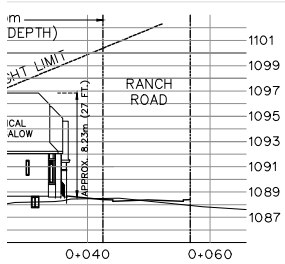

BLUE SKIES ARE CALLING

Set your sights high

B.Y.O.B

Bring Your Own Builder/Buyer | **Phase 10**

Total Frontage		
216		
880		
1134		
440		
138		
450		
54		
56		
3,368	42,633	Foot Avg.
	12,995	Meter Avg.

CROSS-SECTION
1 TO 7, BLOCK 22